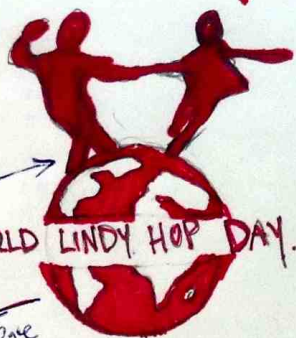

* gives impression of globe

Keep latitude & longitude = thin out.

LEAD: the Americas

FOLLOW: Europe/Africa/Asia

within the globe to make shape of continents

WORLD LINDY HOP DAY

More Detail?

* African-American Lindy [2 diff silhouettes]

* both legs negative space

on top of globe * same silhouette

using white negative space for countries

or

WORLD LINDY HOP DAY

* would work well as a header.

Fonts for WLHD.

- Gill Sans MT (light)
- Helvetica Neue
- Roadway
- Marian
- Gatsby FLF
- Euphemia
- Avenir