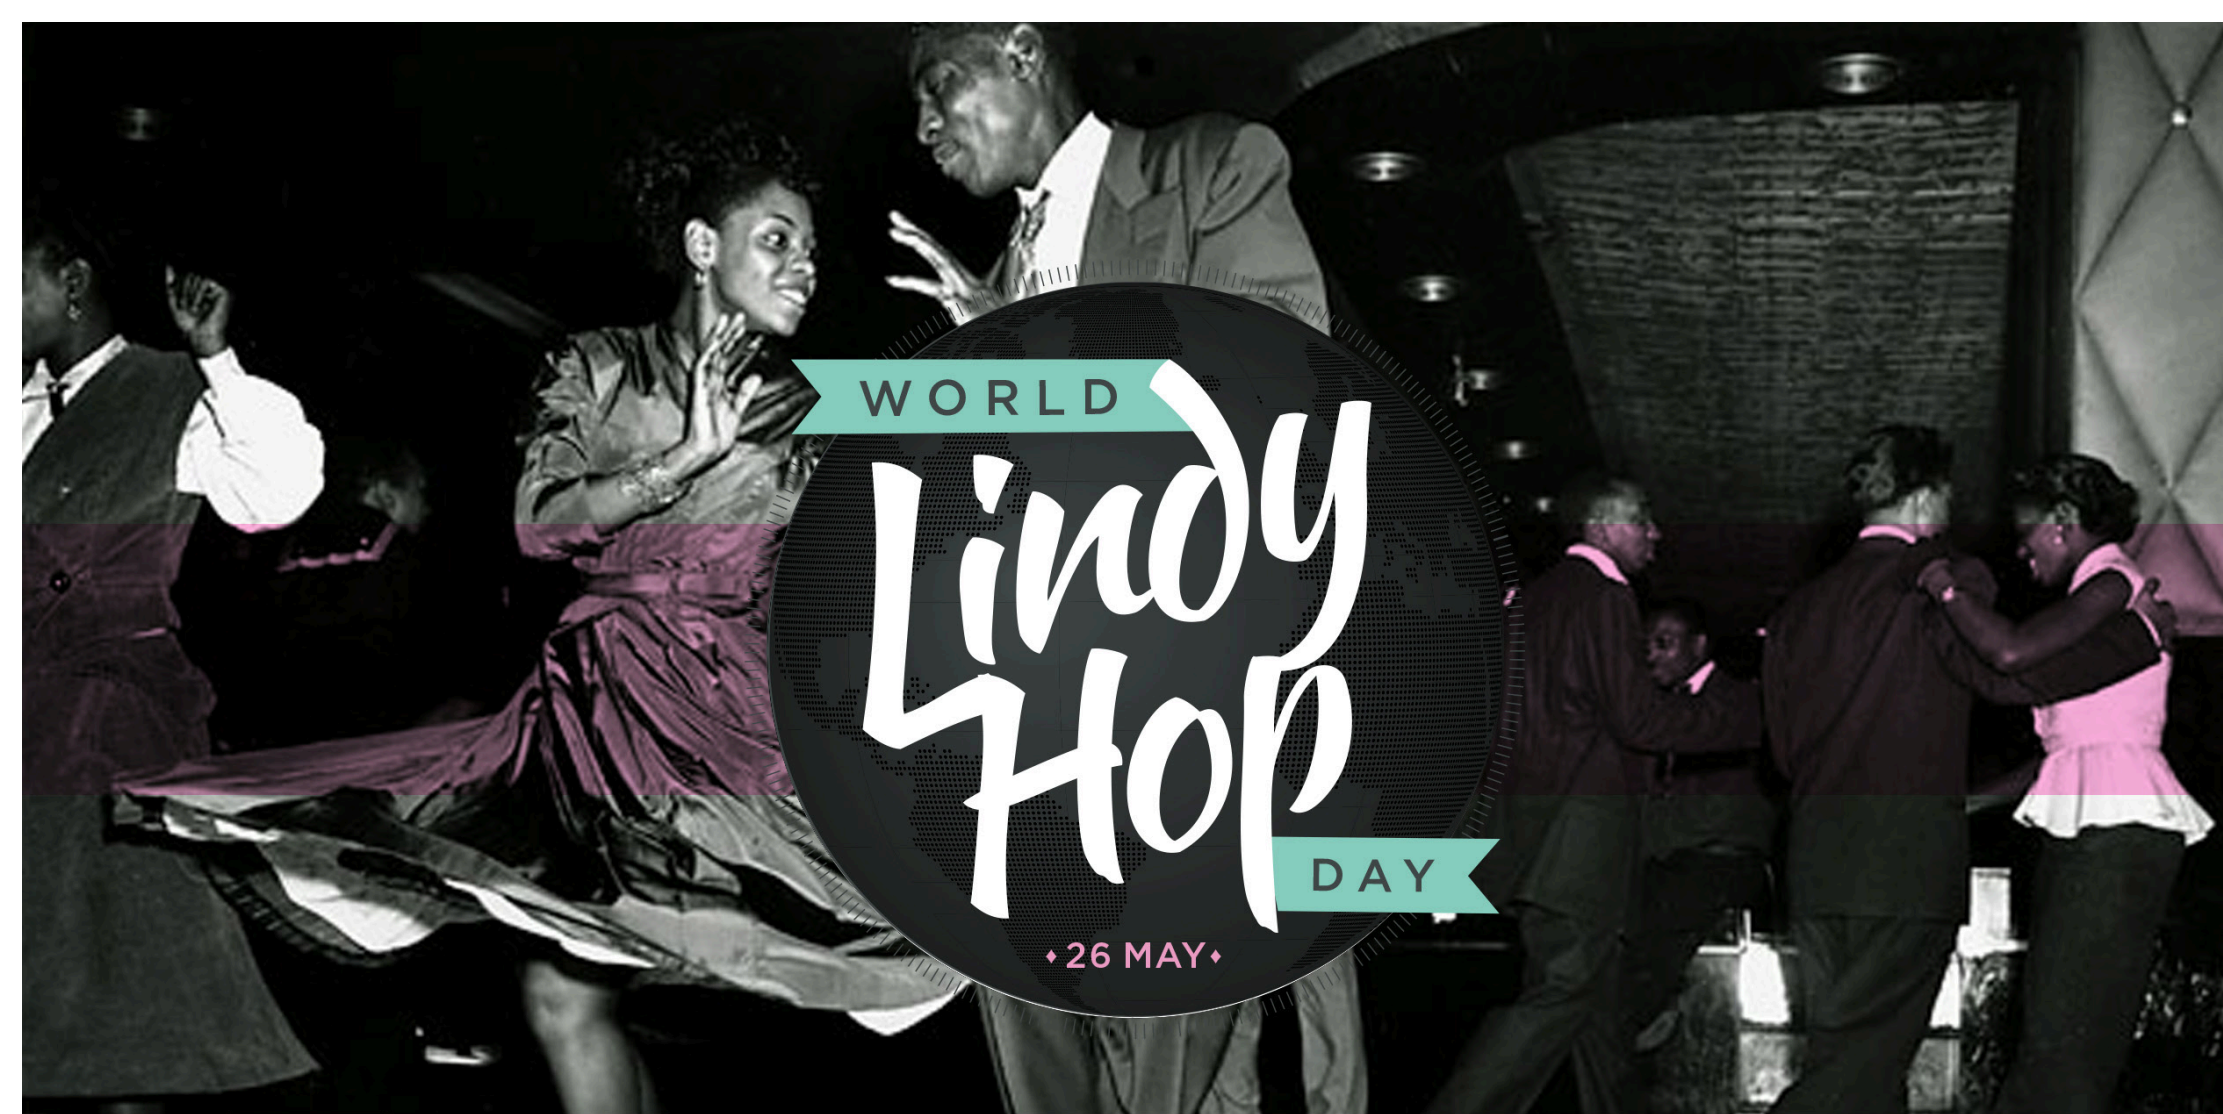

PRIMARY MARK

MONO MARK

LINEAR MARK

WORLD
Lindy Hop
DAY
♦ 26 MAY ♦

WORLD
Lindy Hop
DAY

[HOME](#) [WHAT IS LINDY HOP?](#) [LINDY HOP MAP](#) [FRANKIE 100](#) [BLOG](#)

WHAT IS LINDY HOP?

The Lindy Hop is an energetic African-American partner dance that came to fruition in Harlem's dance halls, most notably the Savoy Ballroom, in the late 1920s and early 1930s. The Lindy's development was closely linked to and hugely influenced by the music of the time—big band jazz, also called swing music.

The elegant Savoy Ballroom was mecca for Lindy Hoppers because the best bands played there for the best dancers, devotees who pushed the boundaries of ballroom dancing to create a spectacularly exciting form. The Lindy became a worldwide phenomenon during the Swing Era (1935-45), popularized as the jitterbug or swing dancing, lighting up ballrooms, theaters, nightclubs, and films throughout the Great Depression and World War II.